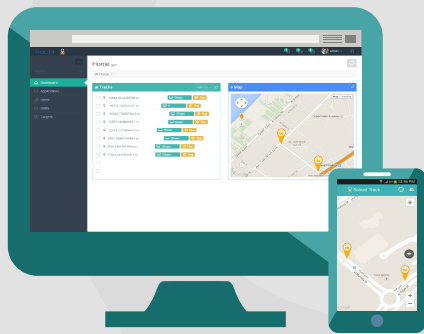

Features For Parent

Interactive Mobile Application

Using a full functionality "parents-dedicated" mobile application downloaded and installed to their smartphones or tablets, the parents will access in real-time the bus route on a map, get information about the concerned trip, in addition to receiving alert notifications solely related to their children.

Platform

"School Track" is accessed through an assigned username/password via a responsive website for the school authority, and a mobile native application for the parents. This mobile application supports full functionalities and is not just a map in a web browser, while it is currently IOS, Android & Windows supported.